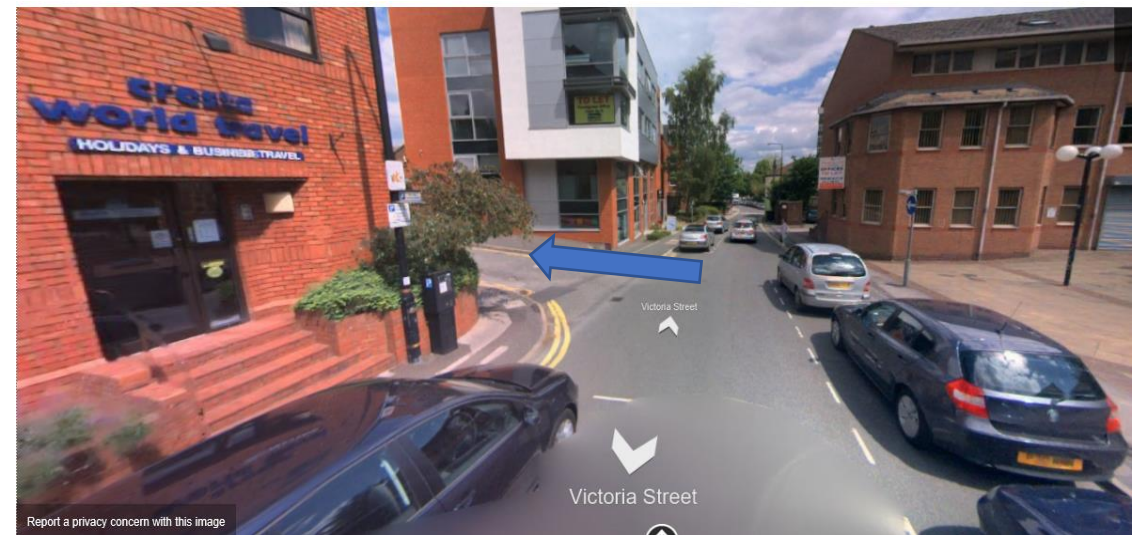

1. As you travel along church street look out for Kwik Fit and The Don takeaway. Turn down the side of The Don onto Victoria Street.

2. Along Victoria Street turn left immediately after Cresta World Travel onto Garden Lane